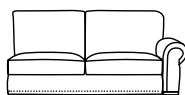

Back cushions composed by a double inner cover by canvas fabric k with separators filled with a high density microfiber.

Legs lacquered in different colours.

98 cm.

SILLÓN (114)

LATERAL 1 PLAZA
C/ BRAZO (107) D/I

SOFÁ 2 PLAZAS (171)

SOFÁ 2 PLAZAS (186)

LATERAL 2 PLAZAS
C/ BRAZO (144) D/I

LATERAL 2 PLAZAS
C/ BRAZO (159) D/I

SOFÁ 3 PLAZAS (206)

SOFÁ 3 PLAZAS (226)

LATERAL 3 PLAZAS
C/ BRAZO (179) D/I

LATERAL 3 PLAZAS
C/ BRAZO (199) D/I

SOFÁ 4 PLAZAS (246)

LATERAL 4 PLAZAS
C/ BRAZO (219) D/I

RINCÓN ANGULAR
RECTO (95x95)

RINCÓN ANGULAR
CHAFLÁN (112x112)

CHAISE-LONGUE
BRAZO CORTO
(107x180) D/I

CHAISE-LONGUE
BRAZO LARGO
(107x180) D/I

POUFF
(90x90)