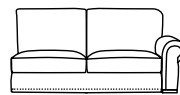

Back cushions composed by a double inner cover by canvas fabric k with separators filled with a high density microfiber.

Legs lacquered in different colours.

98 cm.

SILLÓN (114)

LATERAL 1 PLAZA
C/ BRAZO (107) D/I

SOFÁ 2 PLAZAS (171)

SOFÁ 2 PLAZAS (186)

LATERAL 2 PLAZAS
C/ BRAZO (144) D/I

LATERAL 2 PLAZAS
C/ BRAZO (159) D/I

SOFÁ 3 PLAZAS (206)

SOFÁ 3 PLAZAS (226)

LATERAL 3 PLAZAS
C/ BRAZO (179) D/I

LATERAL 3 PLAZAS
C/ BRAZO (199) D/I