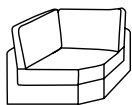

Back cushions composed by a double inner cover by canvas fabric k with separators filled with a high density microfiber.

Legs lacquered in different colours.

98 cm.

SILLÓN (114)

LATERAL 1 PLAZA
C/ BRAZO (107) D/I

SOFÁ 2 PLAZAS (171)

SOFÁ 2 PLAZAS (186)

LATERAL 2 PLAZAS
C/ BRAZO (144) D/I

LATERAL 2 PLAZAS
C/ BRAZO (159) D/I

SOFÁ 3 PLAZAS (206)

SOFÁ 3 PLAZAS (226)

LATERAL 3 PLAZAS
C/ BRAZO (179) D/I

LATERAL 3 PLAZAS
C/ BRAZO (199) D/I

SOFÁ 4 PLAZAS (246)

LATERAL 4 PLAZAS
C/ BRAZO (219) D/I

RINCÓN ANGULAR
RECTO (95x95)

RINCÓN ANGULAR
CHAFLÁN (112x112)

CHAISE-LONGUE
BRAZO CORTO
(107x180) D/I

CHAISE-LONGUE
BRAZO LARGO
(107x180) D/I

POUFF
(90x90)