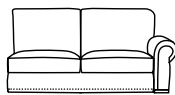

Back cushions composed by a double inner cover by canvas fabric k with separators filled with a high density microfiber.

Legs lacquered in different colours.

98 cm.

SILLÓN (114)

LATERAL 1 PLAZA
C/ BRAZO (107) D/I

SOFÁ 2 PLAZAS (171)

SOFÁ 2 PLAZAS (186)

LATERAL 2 PLAZAS
C/ BRAZO (144) D/I

LATERAL 2 PLAZAS
C/ BRAZO (159) D/I

SOFÁ 3 PLAZAS (206)

SOFÁ 3 PLAZAS (226)

LATERAL 3 PLAZAS
C/ BRAZO (179) D/I

LATERAL 3 PLAZAS
C/ BRAZO (199) D/I