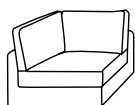

Back cushions composed by a double inner cover by canvas fabric k with separators filled with a high density microfiber.

Legs lacquered in different colours.

98 cm.

SILLÓN (114)

LATERAL 1 PLAZA
C/ BRAZO (107) D/I

SOFÁ 2 PLAZAS (171)

SOFÁ 2 PLAZAS (186)

LATERAL 2 PLAZAS
C/ BRAZO (144) D/I

LATERAL 2 PLAZAS
C/ BRAZO (159) D/I

SOFÁ 3 PLAZAS (206)

SOFÁ 3 PLAZAS (226)

LATERAL 3 PLAZAS
C/ BRAZO (179) D/I

LATERAL 3 PLAZAS
C/ BRAZO (199) D/I

SOFÁ 4 PLAZAS (246)

LATERAL 4 PLAZAS
C/ BRAZO (219) D/I

RINCÓN ANGULAR
RECTO (95x95)

RINCÓN ANGULAR
CHAFLÁN (112x112)

CHAISE-LONGUE
BRAZO CORTO
(107x180) D/I

CHAISE-LONGUE
BRAZO LARGO
(107x180) D/I

POUFF
(90x90)