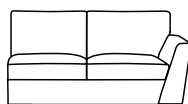

### CARACTERÍSTICAS

Serie compuesta por sillón, sofá dos plazas en dos medidas, sofá tres plazas en dos medidas, sofá de cuatro plazas, laterales en varias medidas, rincón ángulo recto y con chaflán delante, chaislong brazo largo, chaislong brazo corto y pouff.

### CHARACTERISTICS/FEATURES

Serie composed by an armchair, two seater sofa in two different sizes, three seater sofa in two different sizes, four seater sofa, side parts in different sizes, corner with right angle and with front bevel, chaislong with long arm, chaislong with short arm and pouf.

Back cushions composed by a double inner cover by canvas fabric ikí with separators filled with a high density microfiber.

Legs lacquered in different colours.

SILLÓN (118)

LATERAL 1 PLAZA  
C/ BRAZO (109) D/I

SOFÁ 2 PLAZAS (175)

SOFÁ 2 PLAZAS (190)

LATERAL 2 PLAZAS  
C/ BRAZO (146) D/I

LATERAL 2 PLAZAS  
C/ BRAZO (161) D/I

SOFÁ 3 PLAZAS (210)

SOFÁ 3 PLAZAS (230)

LATERAL 3 PLAZAS  
C/ BRAZO (181) D/I

LATERAL 3 PLAZAS  
C/ BRAZO (201) D/I