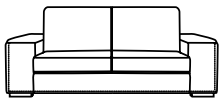

### CHARACTERISTICS/FEATURES

Serie composed by an armchair, two seater sofa in two different sizes, three seater sofa in two different sizes, four seater sofa, side parts in different sizes, corner with right angle and with front bevel, chaiselong with long arm, chaiselong with short arm and pouff.

Back cushions composed by a double inner cover by canvas fabric ikí with separators filled with a high density microfiber.

Legs lacquered in different colours.

90 cm.  
100 cm.

SILLÓN (108)

LATERAL 1 PLAZA  
C/ BRAZO (104) D/I

SOFÁ 2 PLAZAS (165)

SOFÁ 2 PLAZAS (180)

LATERAL 2 PLAZAS  
C/ BRAZO (141) D/I

LATERAL 2 PLAZAS  
C/ BRAZO (156) D/I

SOFÁ 3 PLAZAS (200)

SOFÁ 3 PLAZAS (220)

LATERAL 3 PLAZAS  
C/ BRAZO (176) D/I

LATERAL 3 PLAZAS  
C/ BRAZO (196) D/I