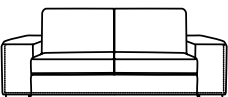

### CHARACTERISTICS/FEATURES

Serie composed by an armchair, two seater sofa in two different sizes, three seater sofa in two different sizes, four seater sofa, side parts in different sizes, corner with right angle and with front bevel, chaiselong with long arm, chaiselong with short arm and pouff.

SOFÁ 2 PLAZAS (165)

SOFÁ 2 PLAZAS (180)

LATERAL 2 PLAZAS  
C/ BRAZO (141) D/I

LATERAL 2 PLAZAS  
C/ BRAZO (156) D/I

SOFÁ 3 PLAZAS (200)

SOFÁ 3 PLAZAS (220)

LATERAL 3 PLAZAS  
C/ BRAZO (176) D/I

LATERAL 3 PLAZAS  
C/ BRAZO (196) D/I