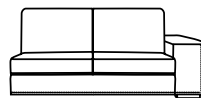

Back cushions composed by a double inner cover by canvas fabric ikí with separators filled with a high density microfiber.

Legs lacquered in different colours.

90 cm.  
100 cm.

SILLÓN (108)

LATERAL 1 PLAZA  
C/ BRAZO (104) D/I

SOFÁ 2 PLAZAS (165)

SOFÁ 2 PLAZAS (180)

LATERAL 2 PLAZAS  
C/ BRAZO (141) D/I

LATERAL 2 PLAZAS  
C/ BRAZO (156) D/I

SOFÁ 3 PLAZAS (200)

SOFÁ 3 PLAZAS (220)

LATERAL 3 PLAZAS  
C/ BRAZO (176) D/I

LATERAL 3 PLAZAS  
C/ BRAZO (196) D/I