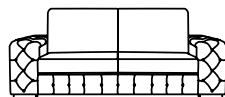

SOFÁ 2 PLAZAS
(198)