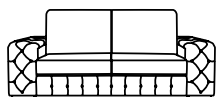

Back cushions composed by a double inner cover by canvas fabric iki with separators filled with a high density microfiber.

Legs lacquered in different colours.

98 cm.

SILLÓN
(126)

LATERAL 1 PLAZA
C/BRAZO (113) D/I

SOFÁ 2 PLAZAS
(183)

SOFÁ 2 PLAZAS
(198)

LATERAL 2 PLAZAS
C/BRAZO (150) D/I

LATERAL 2 PLAZAS
C/BRAZO (165) D/I

SOFÁ 3 PLAZAS
(218)

SOFÁ 3 PLAZAS
(238)

LATERAL 3 PLAZAS
C/BRAZO (185) D/I

LATERAL 3 PLAZAS
C/BRAZO (205) D/I