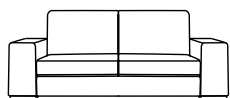

### CHARACTERISTICS/FEATURES

Serie composed by an armchair, two seater sofa in two different sizes, three seater sofa in two different sizes, four seater sofa, side parts in different sizes, corner with right angle and with front bevel, chaislong with long arm, chaislong with short arm and pouf.

Back cushions composed by a double inner cover by canvas fabric iki with separators filled with a high density microfiber.

Legs lacquered in different colours.

SILLÓN (114)

LATERAL 1 PLAZA  
C/ BRAZO (107) D/I