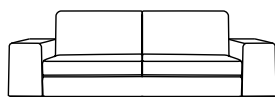

### CHARACTERISTICS/FEATURES

Serie composed by an armchair, two seater sofa in two different sizes, three seater sofa in two different sizes, four seater sofa, side parts in different sizes, corner with right angle and with front bevel, chaislong with long arm, chaislong with short arm and pouf.

SOFÁ 2 PLAZAS (171)

SOFÁ 2 PLAZAS (186)

LATERAL 2 PLAZAS  
C/ BRAZO (144) D/I

LATERAL 2 PLAZAS  
C/ BRAZO (159) D/I

SOFÁ 3 PLAZAS (206)

SOFÁ 3 PLAZAS (226)

LATERAL 3 PLAZAS  
C/ BRAZO (179) D/I

LATERAL 3 PLAZAS  
C/ BRAZO (199) D/I