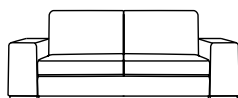

SILLÓN (114)

SOFÁ 2 PLAZAS (186)