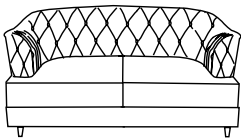

ISABEL

SOFÁ / SOFA

CARACTERÍSTICAS

Serie compuesta por sillón, sofá dos plazas en dos medidas, sofá tres plazas en dos medidas, sofá de cuatro plazas.

Estructura de madera de pino revestida en su totalidad de poliuretano en distintas densidades.

Respaldo y brazos recubiertos de goma de alta densidad tapizados totalmente en capitoné.

Patas lacadas en distintos colores

CHARACTERISTICS/FEATURES

Serie composed by an armchair, two seater sofa in two different sizes, three seater sofa in two different sizes, four seater sofa.

Pine wooden frame totally coated by polyurethane in different densities.

Seat suspension system by zig-zag springs, back system by a sanglatex webbing.

Seat cushions composed by sandwich formed by double inner cover with separators filled with a microfiber mix and viscoelastic balls with heart made of high density rubber.

Back and arms covered by high density rubber totally upholstered in capitone.

Legs lacquered in different colours.

SILLÓN (116)

SOFÁ 2 PLAZAS (180)

SOFÁ 2 PLAZAS (200)

SOFÁ 3 PLAZAS (222)

SOFÁ 3 PLAZAS (242)