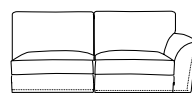

Back cushions composed by a double inner cover by canvas fabric iki with separators filled with a high density microfiber.

Legs lacquered in different colours.

98 cm.

SILLÓN (123)

LATERAL 1 PLAZA  
C/ BRAZO (112) D/I

SOFÁ 2 PLAZAS (180)

SOFÁ 2 PLAZAS (195)

LATERAL 2 PLAZAS  
C/ BRAZO (149) D/I

LATERAL 2 PLAZAS  
C/ BRAZO (164) D/I

SOFÁ 3 PLAZAS (215)

SOFÁ 3 PLAZAS (235)

LATERAL 3 PLAZAS  
C/ BRAZO (184) D/I

LATERAL 3 PLAZAS  
C/ BRAZO (204) D/I