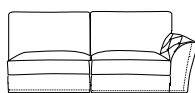

Back cushions composed by a double inner cover by canvas fabric iki with separators filled with a high density microfiber.

Legs lacquered in different colours.

98 cm.

SILLÓN (123)

LATERAL 1 PLAZA  
C/ BRAZO (112) D/I

SOFÁ 2 PLAZAS (180)

SOFÁ 2 PLAZAS (195)

LATERAL 2 PLAZAS  
C/ BRAZO (149) D/I

LATERAL 2 PLAZAS  
C/ BRAZO (164) D/I

SOFÁ 3 PLAZAS (215)

SOFÁ 3 PLAZAS (235)

LATERAL 3 PLAZAS  
C/ BRAZO (184) D/I

LATERAL 3 PLAZAS  
C/ BRAZO (204) D/I