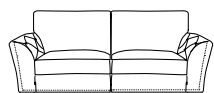

### CARACTERÍSTICAS

Serie compuesta por sillón, sofá dos plazas en dos medidas, sofá tres plazas en dos medidas, sofá de cuatro plazas, laterales en varias medidas, rincón ángulo recto y con chaflán delante, chaislong brazo largo, chaislong brazo corto y pouff.

### CHARACTERISTICS/FEATURES

Serie composed by an armchair, two seater sofa in two different sizes, three seater sofa in two different sizes, four seater sofa, side parts in different sizes, corner with right angle and with front bevel, chaislong with long arm, chaislong with short arm and pouf.

Back cushions composed by a double inner cover by canvas fabric iki with separators filled with a high density microfiber.

Legs lacquered in different colours.

98 cm.

SILLÓN (123)

LATERAL 1 PLAZA  
C/ BRAZO (112) D/I

SOFÁ 2 PLAZAS (180)

SOFÁ 2 PLAZAS (195)

LATERAL 2 PLAZAS  
C/ BRAZO (149) D/I

LATERAL 2 PLAZAS  
C/ BRAZO (164) D/I

SOFÁ 3 PLAZAS (215)

SOFÁ 3 PLAZAS (235)

LATERAL 3 PLAZAS  
C/ BRAZO (184) D/I

LATERAL 3 PLAZAS  
C/ BRAZO (204) D/I