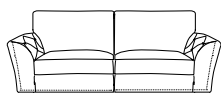

### CARACTERÍSTICAS

Serie compuesta por sillón, sofá dos plazas en dos medidas, sofá tres plazas en dos medidas, sofá de cuatro plazas, laterales en varias medidas, rincón ángulo recto y con chaflán delante, chaislong brazo largo, chaislong brazo corto y pouff.

### CHARACTERISTICS/FEATURES

Serie composed by an armchair, two seater sofa in two different sizes, three seater sofa in two different sizes, four seater sofa, side parts in different sizes, corner with right angle and with front bevel, chaislong with long arm, chaislong with short arm and pouf.

Back cushions composed by a double inner cover by canvas fabric iki with separators filled with a high density microfiber.

Legs lacquered in different colours.

98 cm.

SILLÓN (123)

LATERAL 1 PLAZA  
C/ BRAZO (112) D/I

SOFÁ 2 PLAZAS (180)

SOFÁ 2 PLAZAS (195)

LATERAL 2 PLAZAS  
C/ BRAZO (149) D/I

LATERAL 2 PLAZAS  
C/ BRAZO (164) D/I

SOFÁ 3 PLAZAS (215)

SOFÁ 3 PLAZAS (235)

LATERAL 3 PLAZAS  
C/ BRAZO (184) D/I

LATERAL 3 PLAZAS  
C/ BRAZO (204) D/I